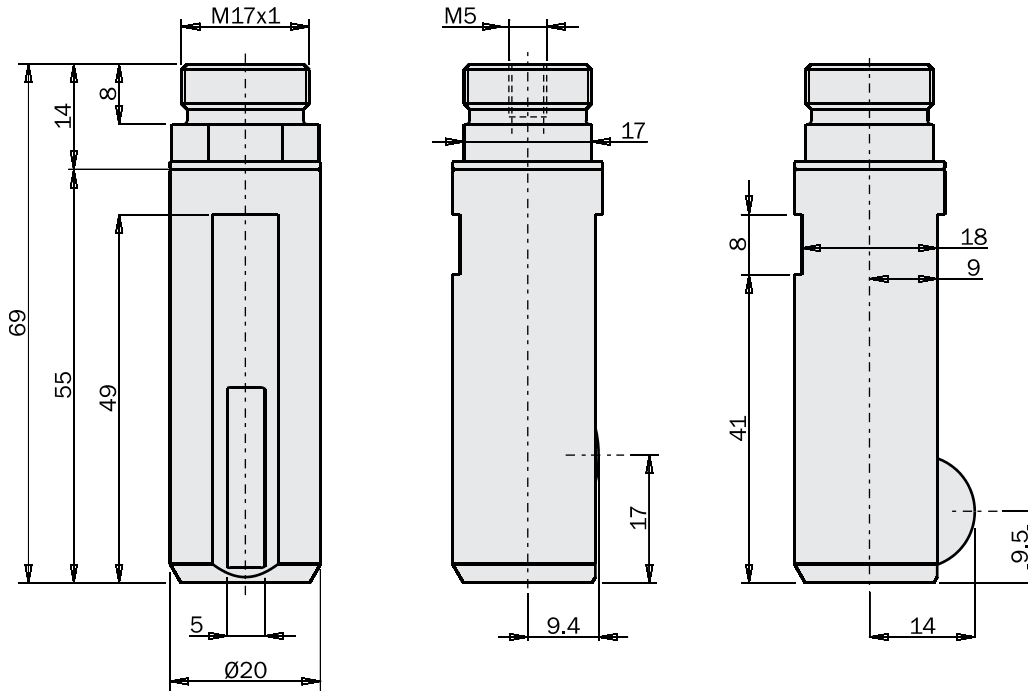

One finger elastic module

- Single acting with spring reset.
- Clampable Ø20mm body.
- Several mounting accessories.
- Modularity.

	OFD20
Price	\$79.00
Medium	Filtered, lubricated / non lubricated compressed air
Pressure range	43-116 psi
Temperature range	41-140°F
Force	0-32.5 lbf
6 bar stroke	4.5 mm
Maximum working frequency	2 Hz
Cycle air consumption	3 cm ³
Weight	40 g