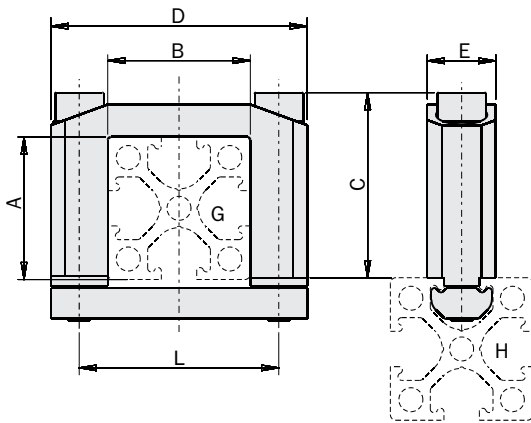

Cross (square) joint connector

(kit with screws)

FIRST ANGLE PROJECTION

	MFI-A244	MFI-A16	MFI-A17	MFI-A18
A [mm]	18	25	50	25
B [mm]	18	25	25	50
C [mm]	29	32	57	32
D [mm]	38	45	45	70
E [mm]	12	12	12	12
G	EMF-1818	EMF-2525	EMF-5025	EMF-5025
	EMF-1818	-	-	-
	EMF-2518	-	-	-
	EMF-2510	EMF-2510	-	-
	EMF-2518	EMF-2518	-	-
H	EMF-2525	EMF-2525	EMF-2525	EMF-2525
	EMF-5025	EMF-5025	EMF-5025	EMF-5025
	EMF-4040	EMF-4040	EMF-4040	EMF-4040
	EMF-8040	EMF-8040	EMF-8040	EMF-8040
	EMB-3026	EMB-3026	EMB-3026	EMB-3026
	EMB-5045	EMB-5045	EMB-5045	EMB-5045
L [mm]	28	35	35	60
Weight	41 g	45 g	65 g	50 g
Price	\$14.32	\$14.46	\$15.52	\$15.70