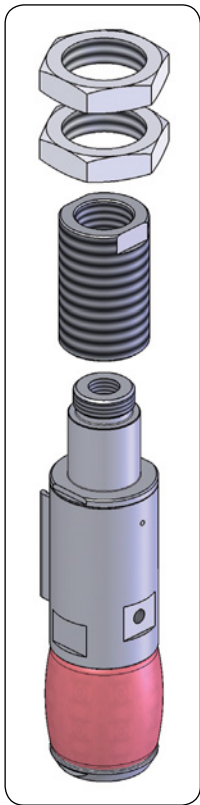

Threaded nipples

	AF05M05M	AF18M18M	AF14M14M
Weight	3 g	4 g	8 g
Price	\$0.98	\$1.48	\$2.48

Application examples

Threaded nipples

FIRST ANGLE PROJECTION

	AF12F16M	AF17F25M	AF27F33M
Weight	25 g	130 g	140 g
Price	\$20.05	\$28.82	\$53.88