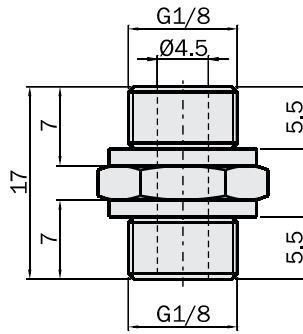

Threaded nipples

	AF05M05M	AF18M18M	AF14M14M
Weight	3 g	4 g	8 g
Price	\$0.98	\$1.48	\$2.48

Application examples

Threaded nipples

FIRST ANGLE PROJECTION

	AF12F16M	AF17F25M	AF27F33M
Weight	25 g	130 g	140 g
Price	\$20.05	\$28.82	\$53.88