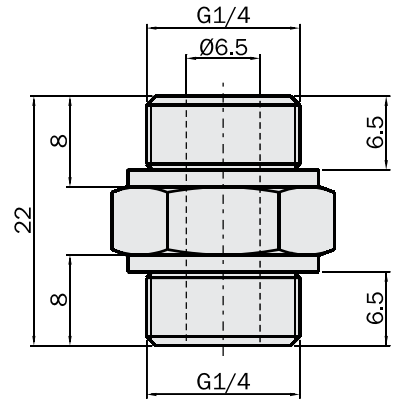

Threaded nipples

	AF05M05M	AF18M18M	AF14M14M
Weight	3 g	4 g	8 g
Price	\$0.98	\$1.48	\$2.48

Application examples

Threaded nipples

FIRST ANGLE PROJECTION

	AF12F16M	AF17F25M	AF27F33M
Weight	25 g	130 g	140 g
Price	\$20.05	\$28.82	\$53.88