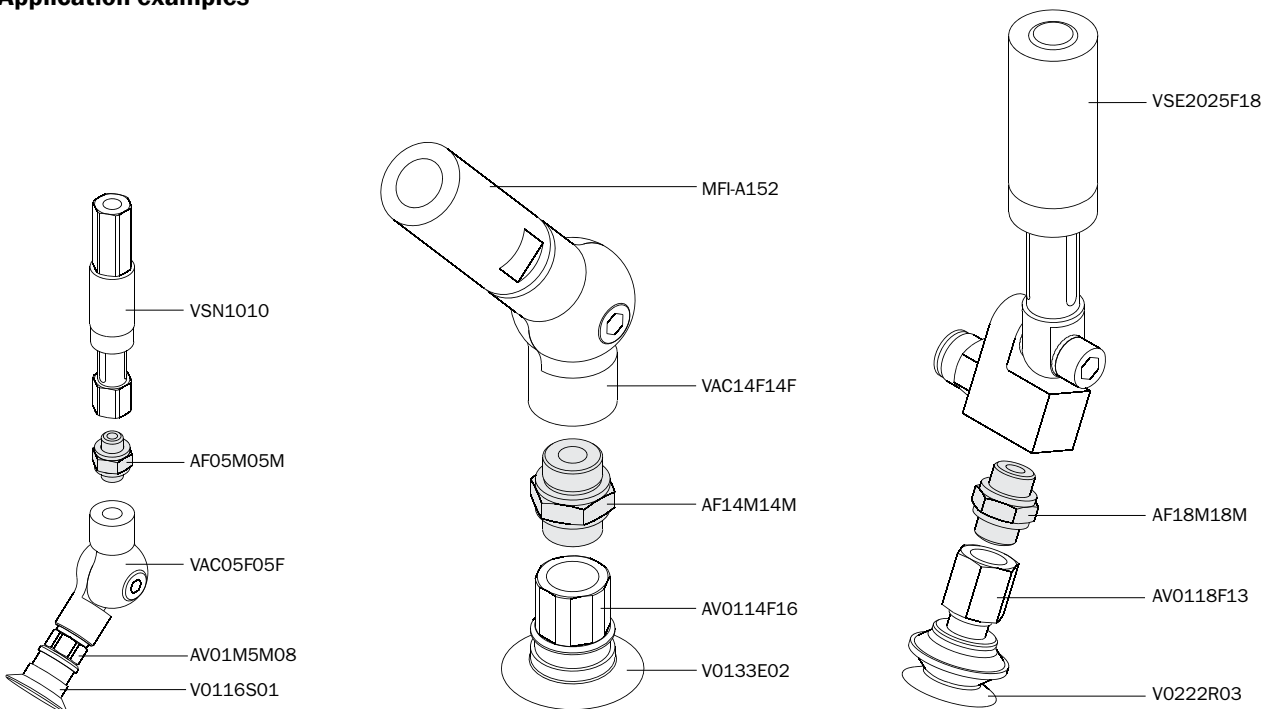

Threaded nipples

	AF05M05M	AF18M18M	AF14M14M
Weight	3 g	4 g	8 g
Price	\$0.98	\$1.48	\$2.48

Application examples

Threaded nipples

FIRST ANGLE PROJECTION

	AF12F16M	AF17F25M	AF27F33M
Weight	25 g	130 g	140 g
Price	\$20.05	\$28.82	\$53.88