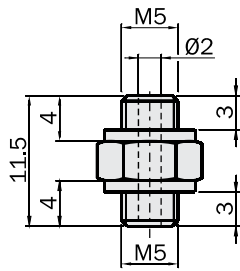

Threaded nipples

	AF05M05M	AF18M18M	AF14M14M
Weight	3 g	4 g	8 g
Price	\$0.98	\$1.48	\$2.48

Application examples

Threaded nipples

FIRST ANGLE PROJECTION

	AF12F16M	AF17F25M	AF27F33M
Weight	25 g	130 g	140 g
Price	\$20.05	\$28.82	\$53.88