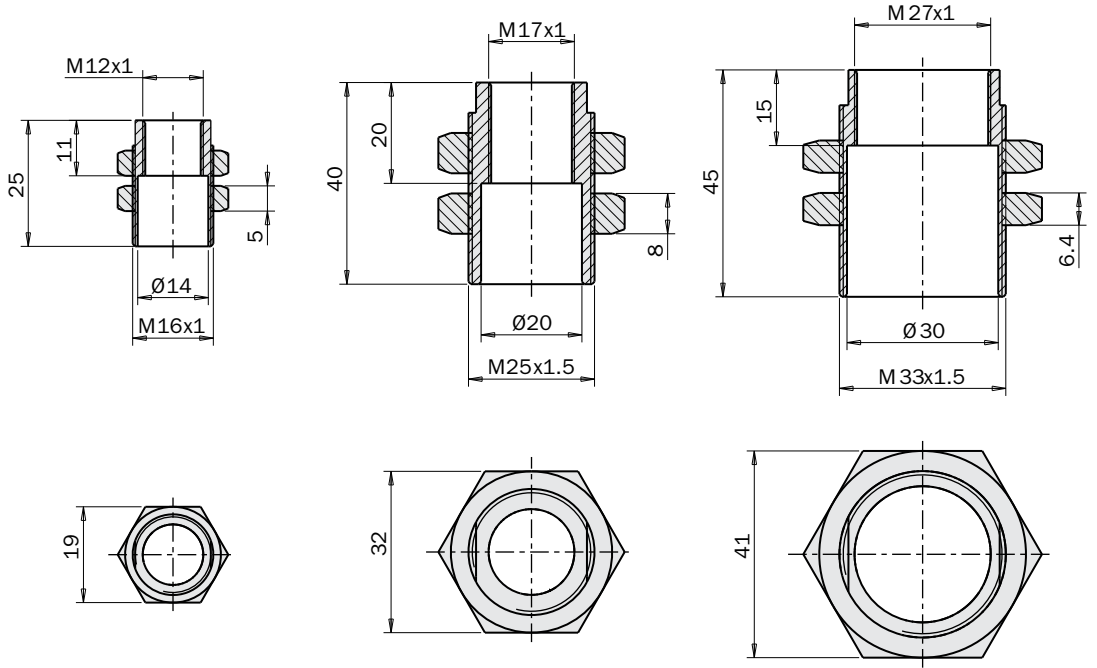

Threaded nipples

	AF05M05M	AF18M18M	AF14M14M
Weight	3 g	4 g	8 g
Price	\$0.98	\$1.48	\$2.48

Application examples

Threaded nipples

FIRST ANGLE PROJECTION

	AF12F16M	AF17F25M	AF27F33M
Weight	25 g	130 g	140 g
Price	\$20.05	\$28.82	\$53.88